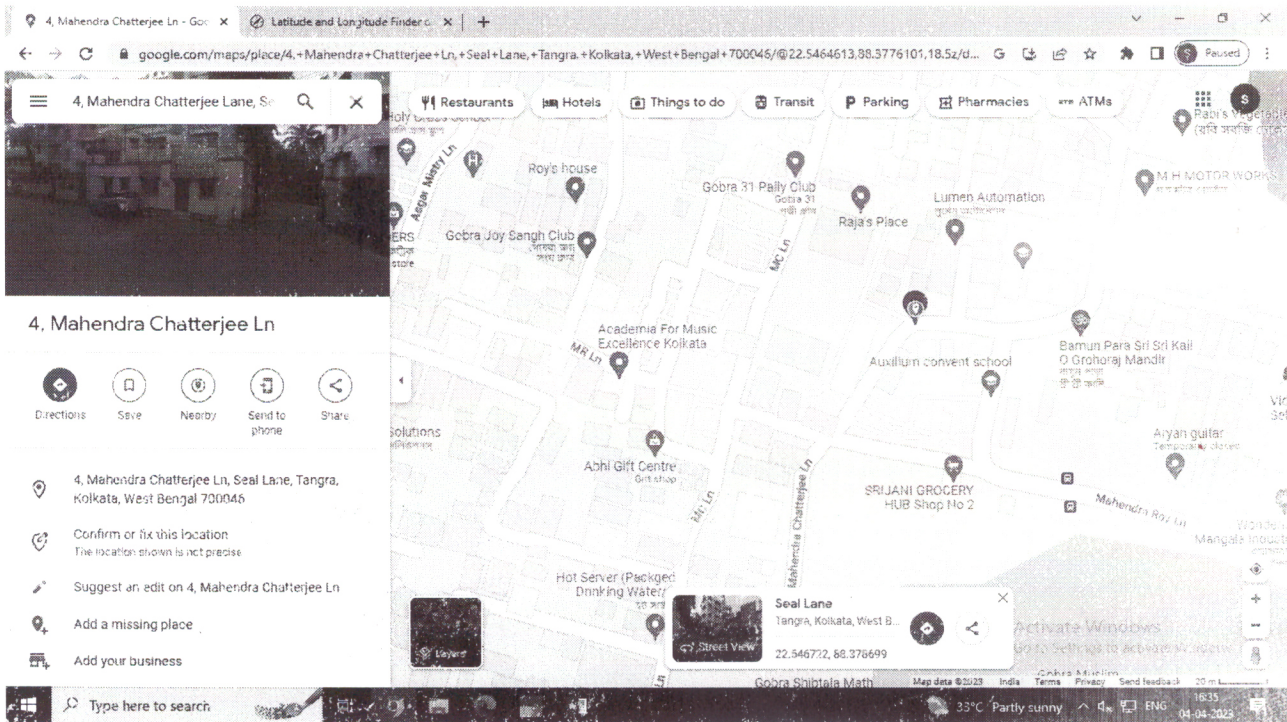

LLPIN-AAL-2626

Map showing latitude and longitude

Site Address: -4, Mahendra Chatterjee Lane, Seal Lane, Tangra, Kolkata, West Bengal

Latitude- 22.543050

Longitude- 88.386720

ATK Realtors LLP
Anam
Designated Partner